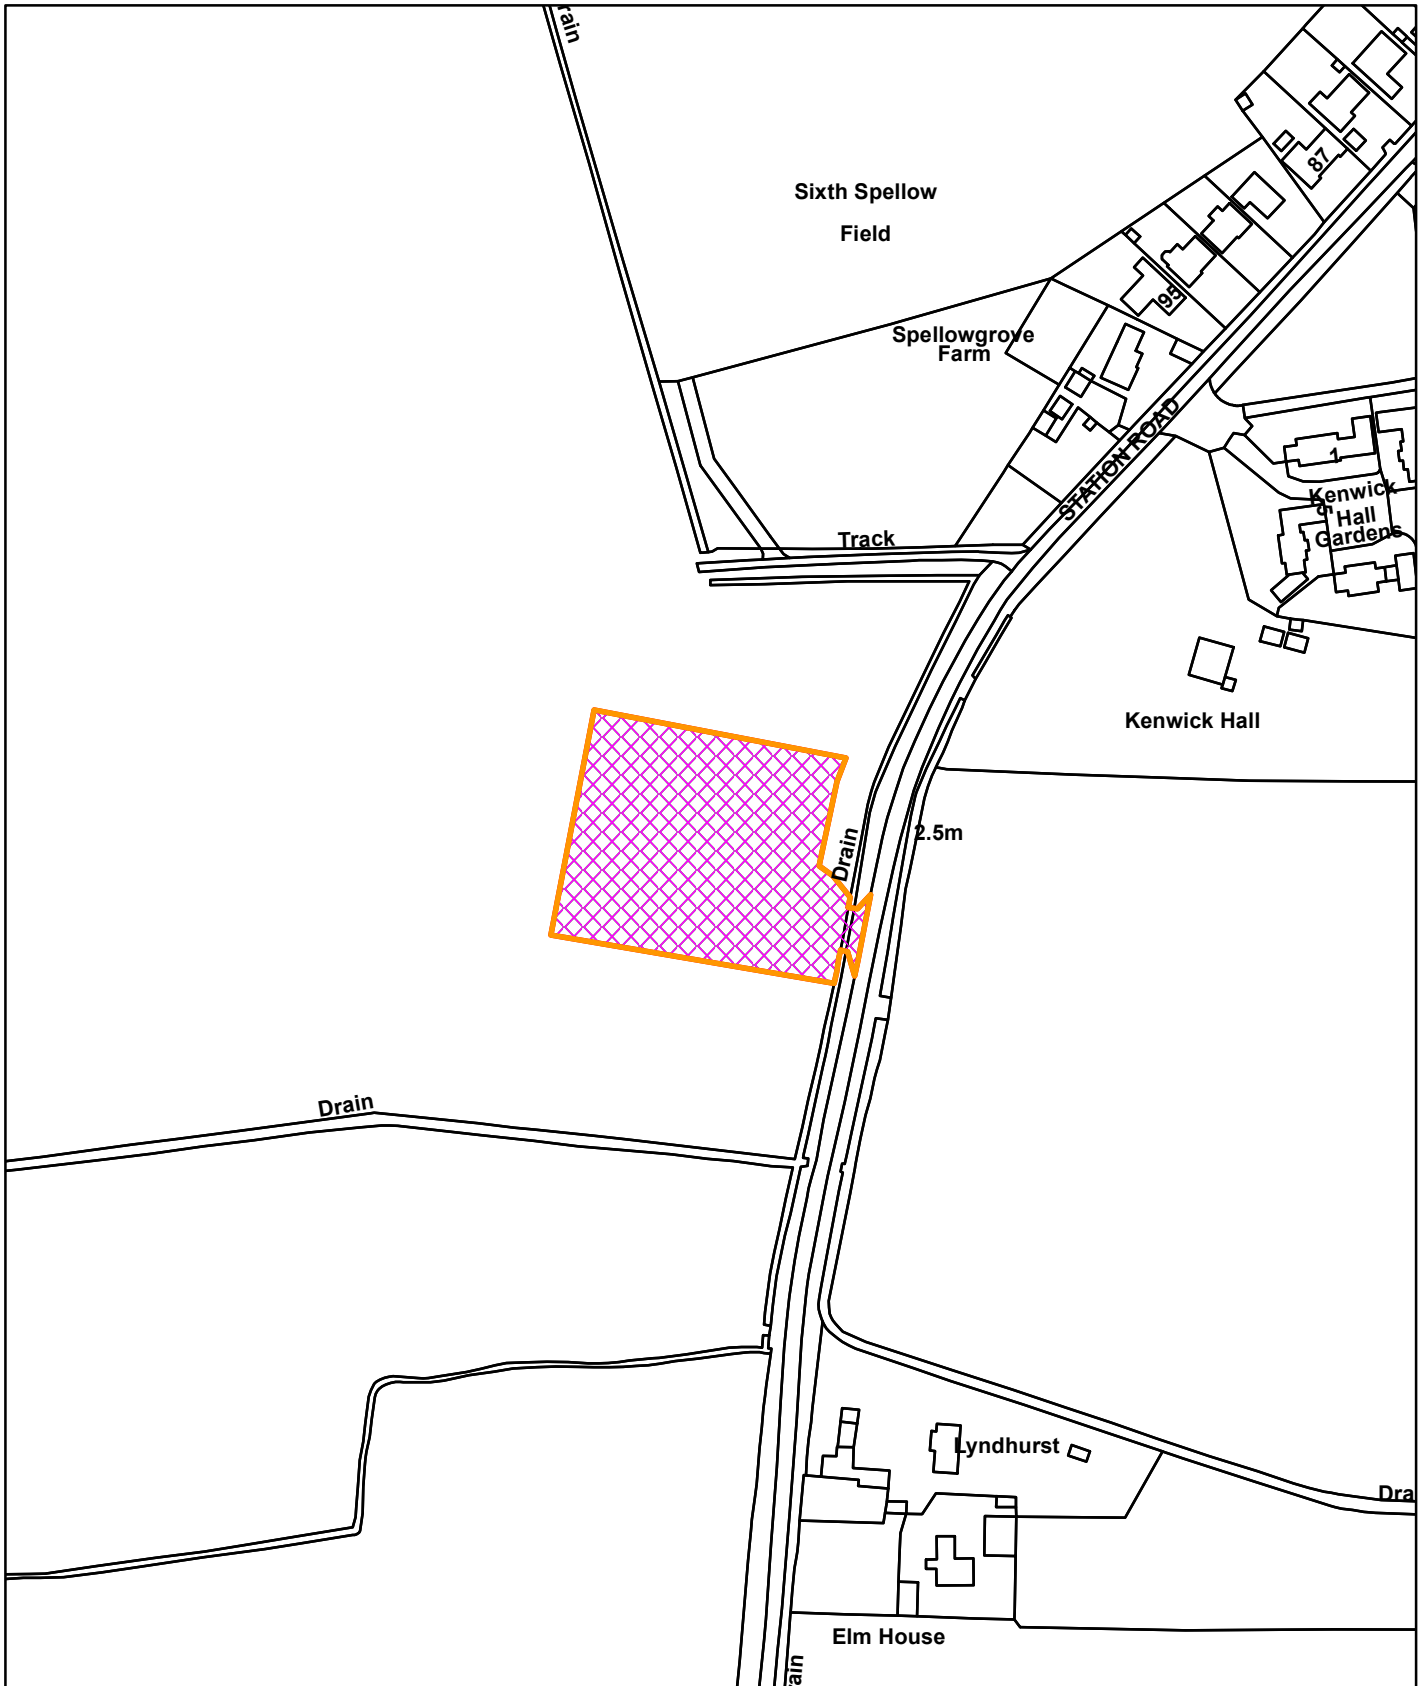

22/02114/F

Land W of Kenwick Hall & S of Track Station Road Clenchwarton PE34 4DH

© Crown copyright and database rights 2023  
Ordnance Survey 100024314

24/05/2023